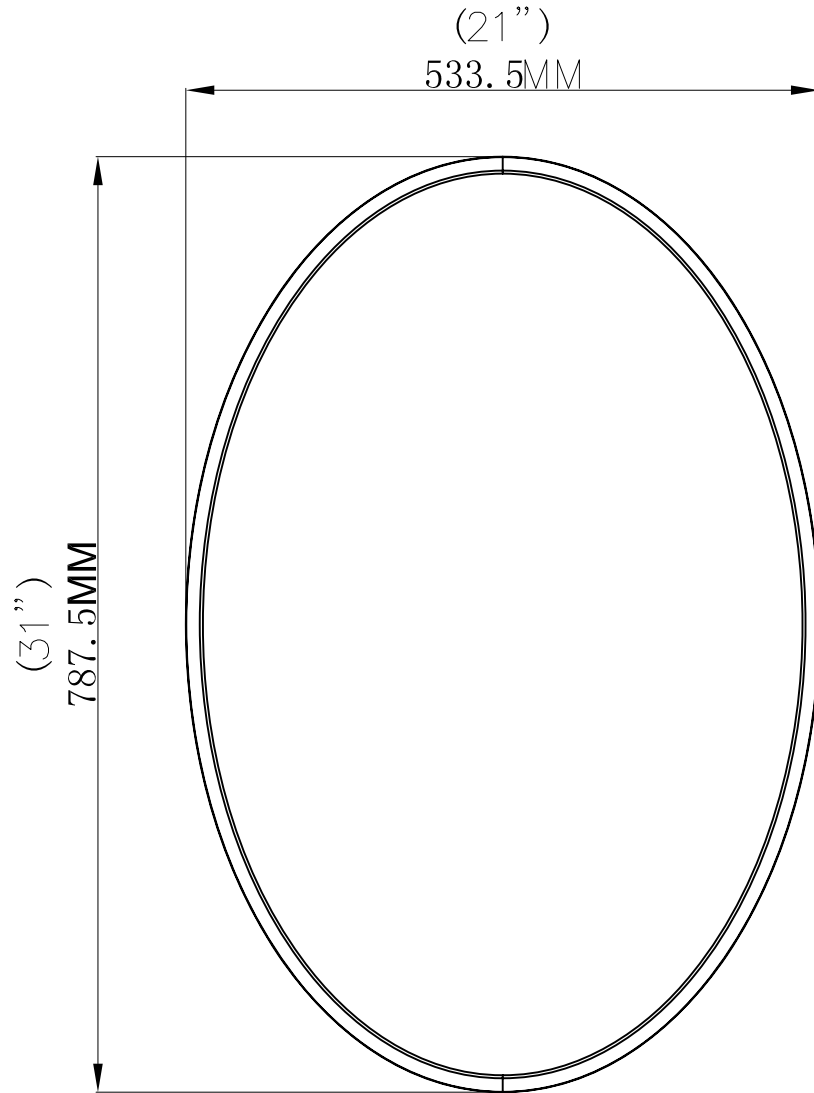

8313

SIZE: 21"X 31"

4MM MIRROR WITH 1" BEVEL

Hang vertically or horizontally

FRONT

SIDE